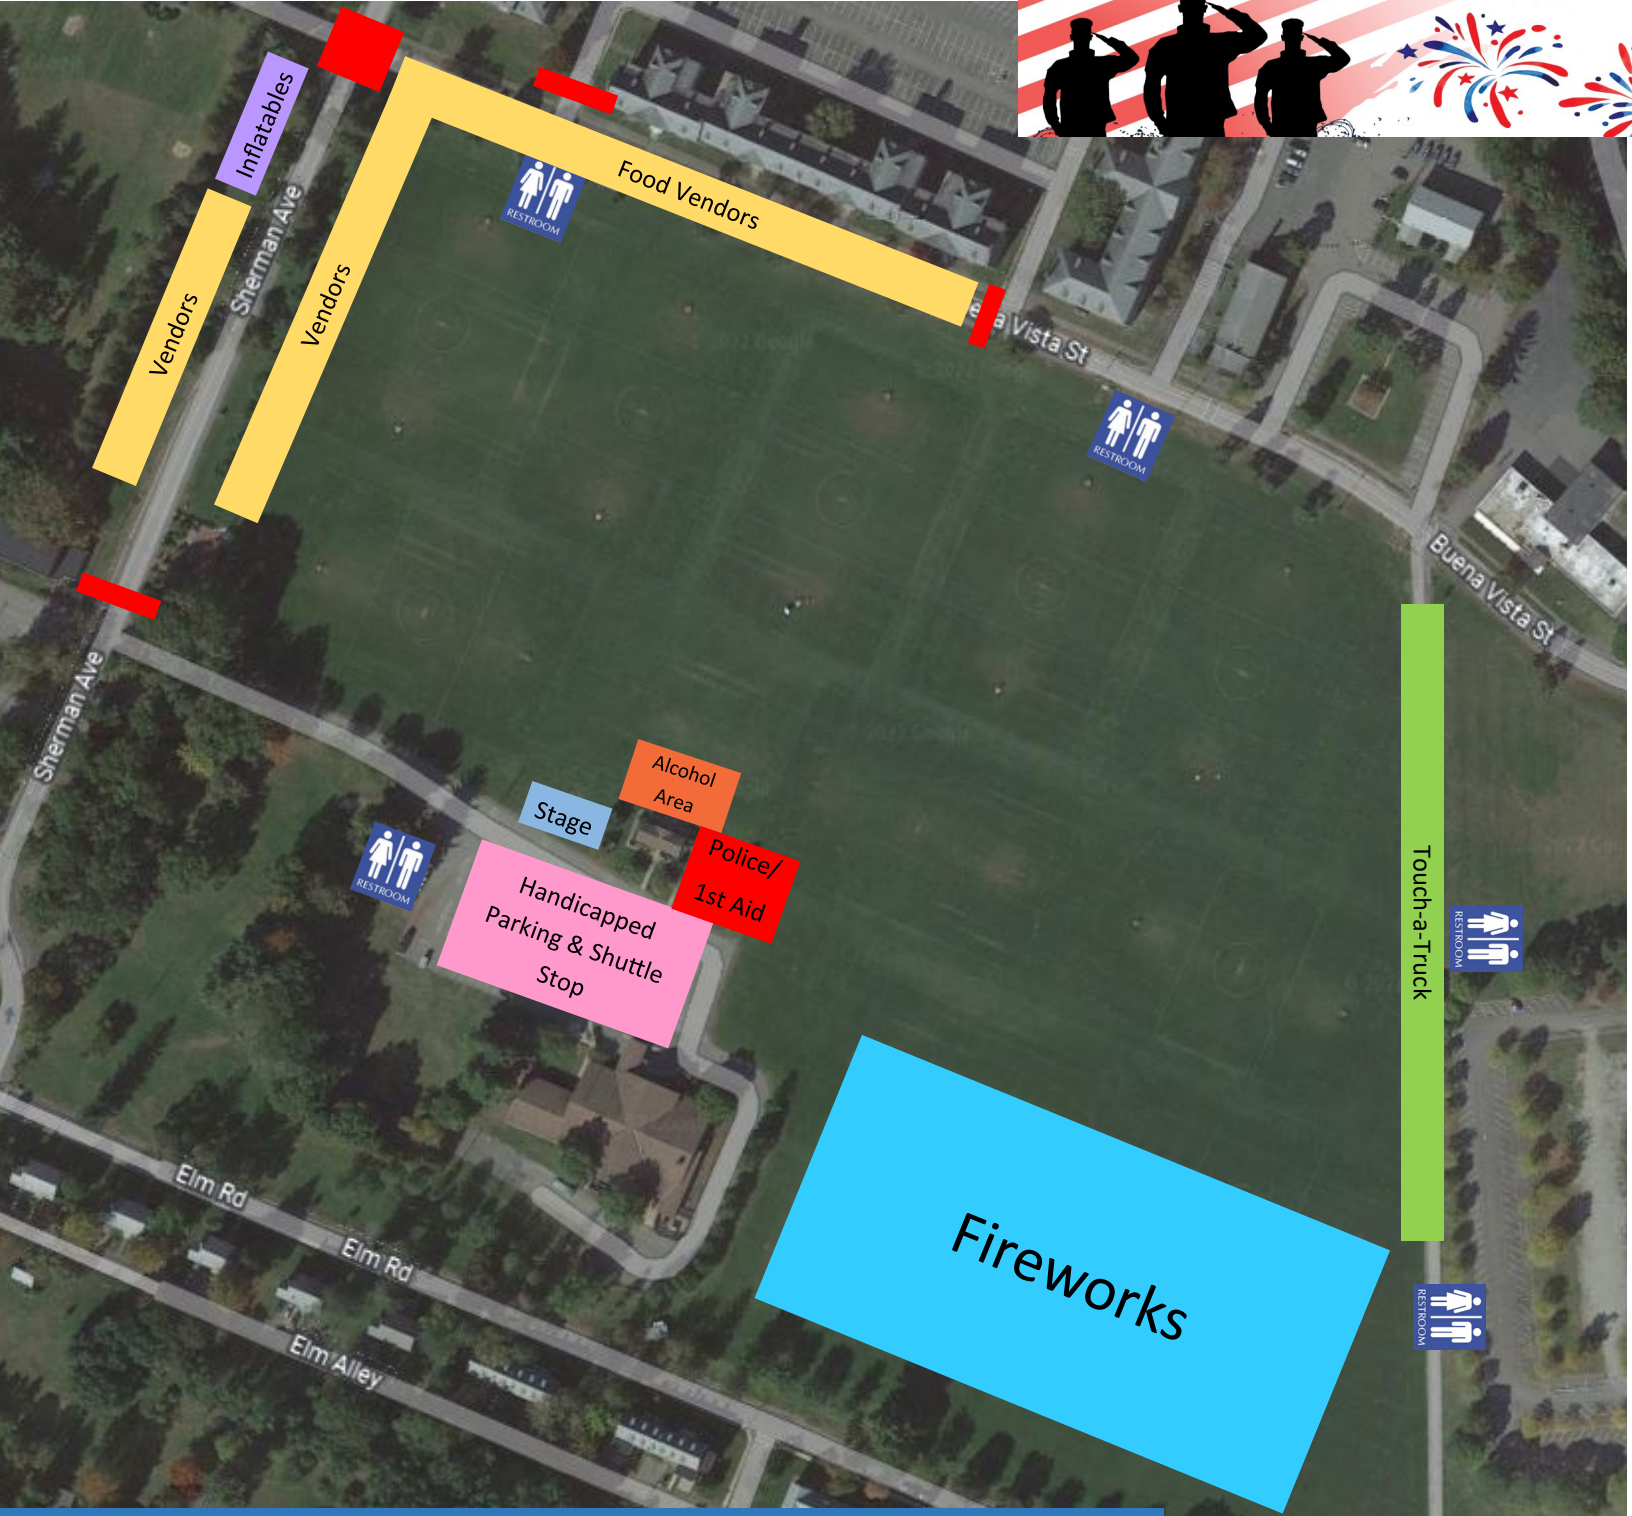

Layout Map

Thank you to our sponsors and partners:

NB Kenney

Montachusett Regional Transit Authority

Devens Enterprise Commission

Shriver Job Corps Center

Rapid Refill