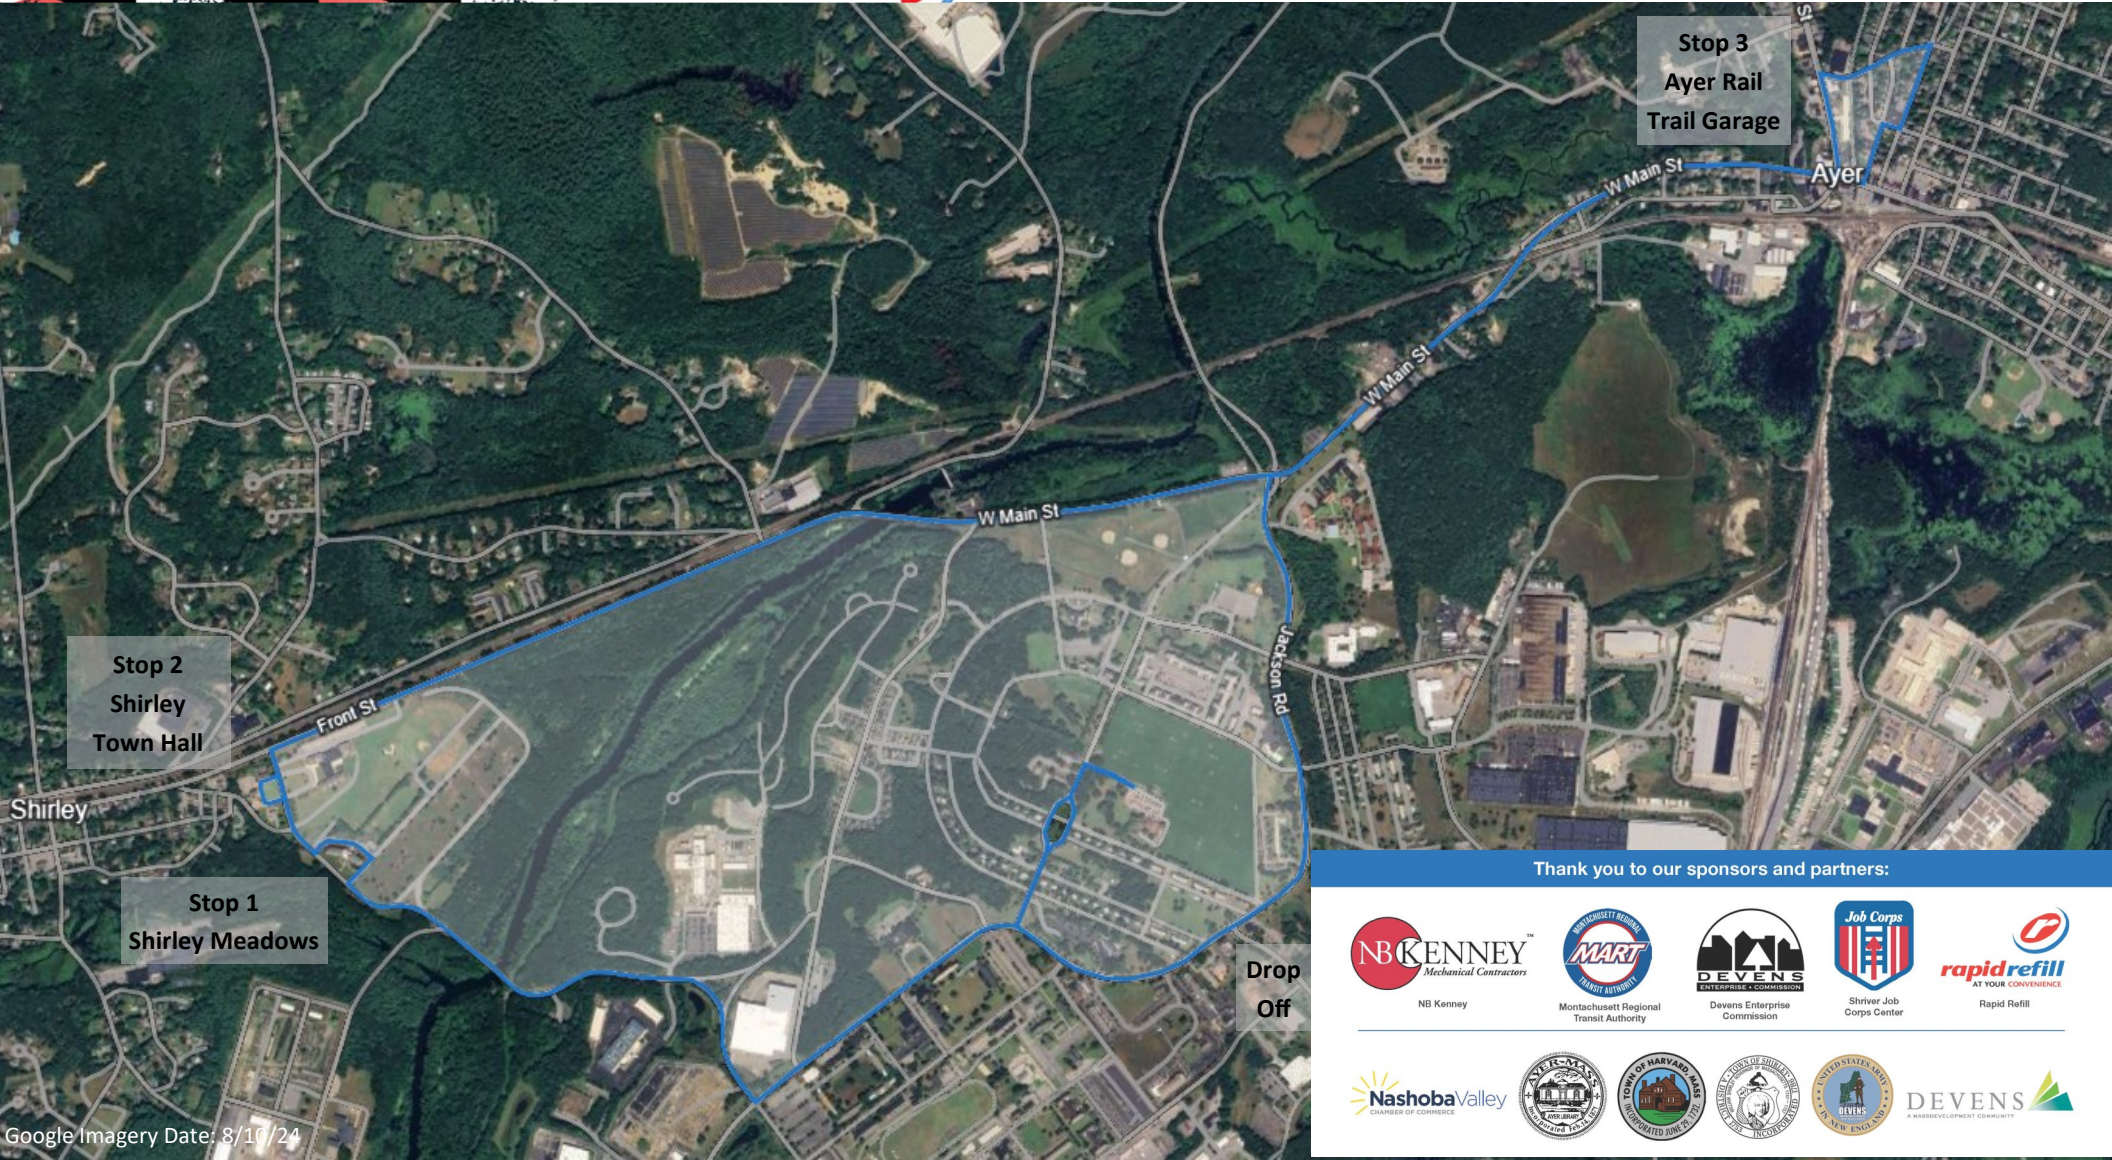

Armed Forces Day

Shuttle Service from 4:00 p.m. – 10:15 p.m.

Stop 1—Shirley Meadows

Stop 2—Shirley Town Hall

Stop 3—Ayer Rail Trail Garage

Stop 2
Shirley
Town Hall

Stop 1
Shirley Meadows

Stop 3
Ayer Rail
Trail Garage

Thank you to our sponsors and partners:

NB Kenney

Montachusett Regional Transit Authority

Devens Enterprise Commission

Shirer Job Corps Center

Rapid Refill

Drop Off